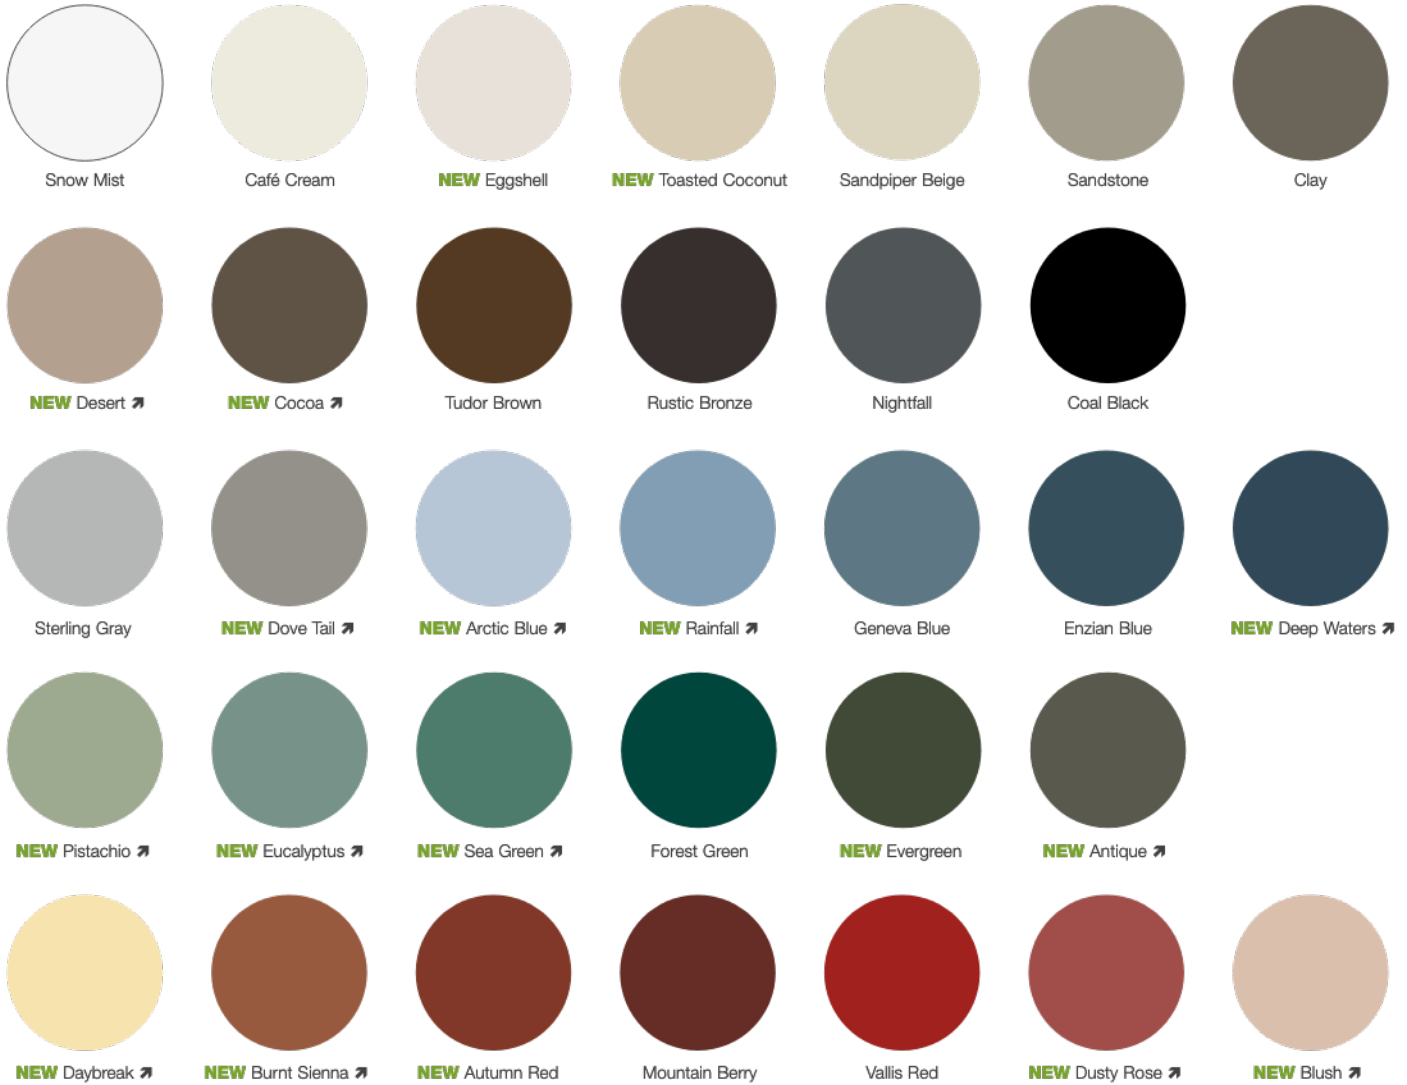

STORM DOOR PAINT COLORS

↗ Denotes Trending Color

Always refer to our color selector for accurate color representation.

LIFETIME FINISH WARRANTY

For all Storm Doors